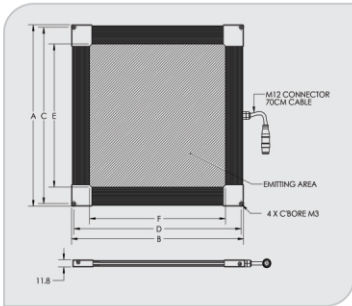

PLANO SERIES- Thin Backlight

BHD2 series LED are four sides illumination into a diffuser block where light shines from the flat surface of the block

DIMENSIONS (MM)

MODEL	A	B	C	D	E	F	COLOR	VOLTAGE/ WATT	CURRENT	WEIGHT (g)
BHD2-00-235X235-1	297.8	297.8	289.60	289.40	235	235	●●●○	24V /14.40W 24V /14.40W	600mA 600mA	1620
BHD2-00-545X545-1	607.4	607.4	599	599	545	545	●●●○	24V /34.56W 24V /34.56W	1440mA 1440mA	4800