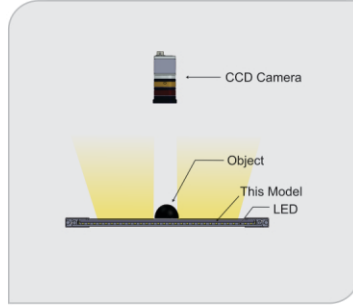

PLANO SERIES- Thin Backlight

BHD2 series LED are four sides illumination into a diffuser block where light shines from the flat surface of the block

DIMENSIONS (MM)

MODEL	A	B	C	D	E	F	COLOR	VOLTAGE/ WATT	CURRENT	WEIGHT (g)
BHD2-00-235X235-1	297.8	297.8	289.60	289.40	235	235	●●●○	24V /14.40W 24V /14.40W	600mA 600mA	1620
BHD2-00-545X545-1	607.4	607.4	599	599	545	545	●●●○	24V /34.56W 24V /34.56W	1440mA 1440mA	4800