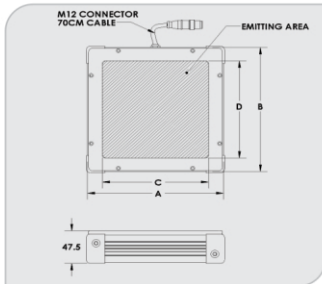

# HBBC SERIES- High Intensity Collimated Back Light

**HBBC series** is a collimated backlight which LED are arranged in a dense array and shine into a diffuser. The even light shines from the diffuser provides area illumination which more suitable for measurement application.

## DIMENSIONS (MM)

MODEL	A	B	C	D	COLOR	VOLTAGE/ WATT	CURRENT	WEIGHT (g)
HBBC-00-160X160-X	183	183	143	143		24V /11.52W 24V /12.0W	480mA 500mA	1380