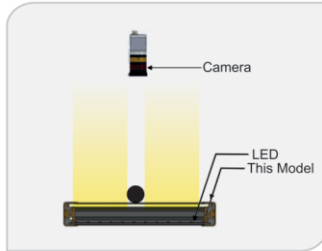

# HBBC SERIES- High Intensity Collimated Back Light

**HBBC series** is a collimated backlight which LED are arranged in a dense array and shine into a diffuser. The even light shines from the diffuser provides area illumination which more suitable for measurement application.

## DIMENSIONS (MM)

MODEL	A	B	C	D	COLOR	VOLTAGE/ WATT	CURRENT	WEIGHT (g)
HBBC-00-160X160-X	183	183	143	143		24V /11.52W 24V /12.0W	480mA 500mA	1380