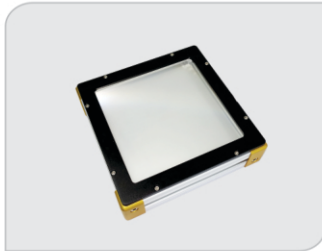

# HBBC SERIES- High Intensity Collimated Back Light

**HBBC series** is a collimated backlight which LED are arranged in a dense array and shine into a diffuser. The even light shines from the diffuser provides area illumination which more suitable for measurement application.

## DIMENSIONS (MM)

MODEL	A	B	C	D	COLOR	VOLTAGE/ WATT	CURRENT	WEIGHT (g)
HBBC-00-160X160-X	183	183	143	143		24V /11.52W 24V /12.0W	480mA 500mA	1380